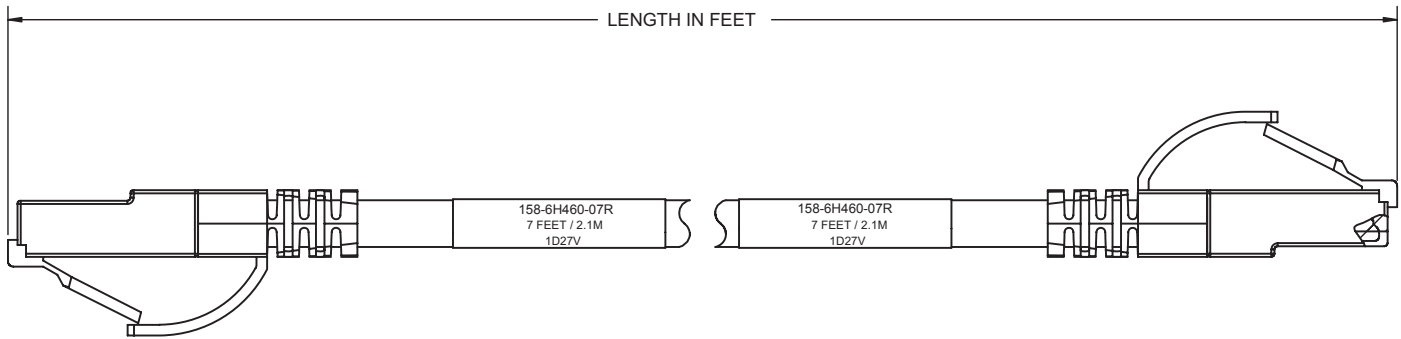

ELECTRONIC FILES

For CAD files, typical specs, or technical drawings (.DXF, .DWG), visit www.leviton.com.

6H460-XX*

PART NUMBERS

See next page.

Leviton Network Solutions 2222 - 222nd St. SE Bothell, WA 98021-4416	Asia / Pacific T +1.631.812.6228 E infoasean@leviton.com	Canada T +1.514.954.1840 E pcservice@leviton.com	Caribbean T +1.954.593.1896 E infocaribbean@leviton.com	China T +852.2774.9876 E infochina@leviton.com	Colombia T +57.1.743.6045 E infocolombia@leviton.com
tel 1-800-824-3005 tel +1-425-486-2222 appeng@leviton.com www.leviton.com	Europe T +44.0.1592.772124 E customerserviceeu@leviton.com	India / SAARC T +971.4.886.4722 E infoindia@leviton.com	Mexico T +52.55.5082.1040 E lsamarketing@leviton.com	Middle East & Africa T +971.4.886.4722 E lmeinfo@leviton.com	South Korea T +82.2.3273.9963 E infokorea@leviton.com